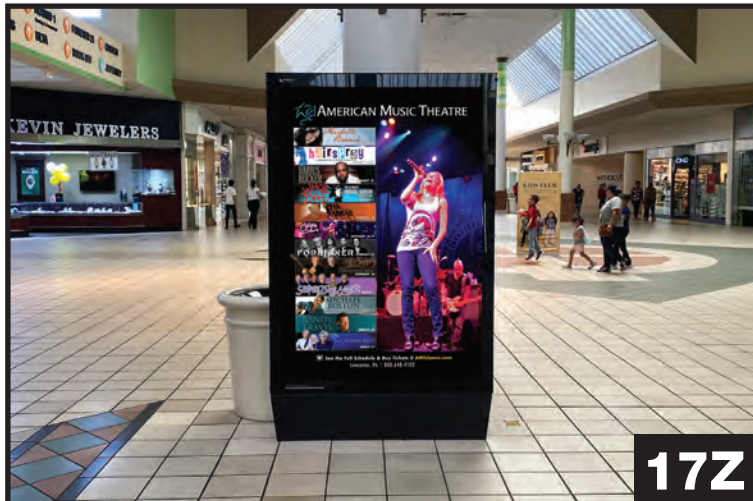

LAKEWOOD CENTER MALL PANEL LOCATIONS

15Z

16Z

17Z

18Z

19Z

20Z