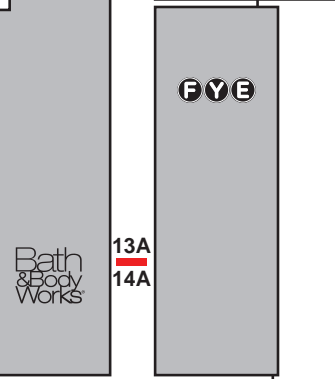

Choose the location(s) where you would like your ad to appear!

FOREVER 21

JCPenney

TARGET

▲ 3-Sided Unit
 ─ Blade Display Unit

SCROLL DOWN TO SEE PHOTOS OF LOCATIONS

LAKWOOD CENTER MALL PANEL LOCATIONS

LAKWOOD CENTER MALL PANEL LOCATIONS

9A

10A

11A

12A

13A

14A

LAKEWOOD CENTER MALL PANEL LOCATIONS

15Z

16Z

17Z

18Z

19Z

20Z

LAKEWOOD CENTER MALL PANEL LOCATIONS

21Z

22Z

23A

24A

25A

26Z

LAKEWOOD CENTER MALL PANEL LOCATIONS