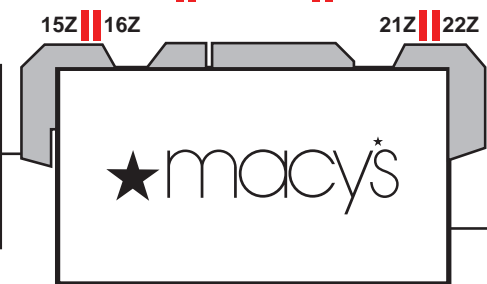

Choose the location(s) where you would like your ad to appear!

FOREVER 21

JCPenney

TARGET

▲ 3-Sided Unit
 ─ Blade Display Unit

SCROLL DOWN TO SEE PHOTOS OF LOCATIONS

LAKWOOD CENTER MALL PANEL LOCATIONS

LAKWOOD CENTER MALL PANEL LOCATIONS

9A

10A

11A

12A

13A

14A

LAKEWOOD CENTER MALL PANEL LOCATIONS

15Z

23A

24A

25A

26Z

LAKEWOOD CENTER MALL PANEL LOCATIONS